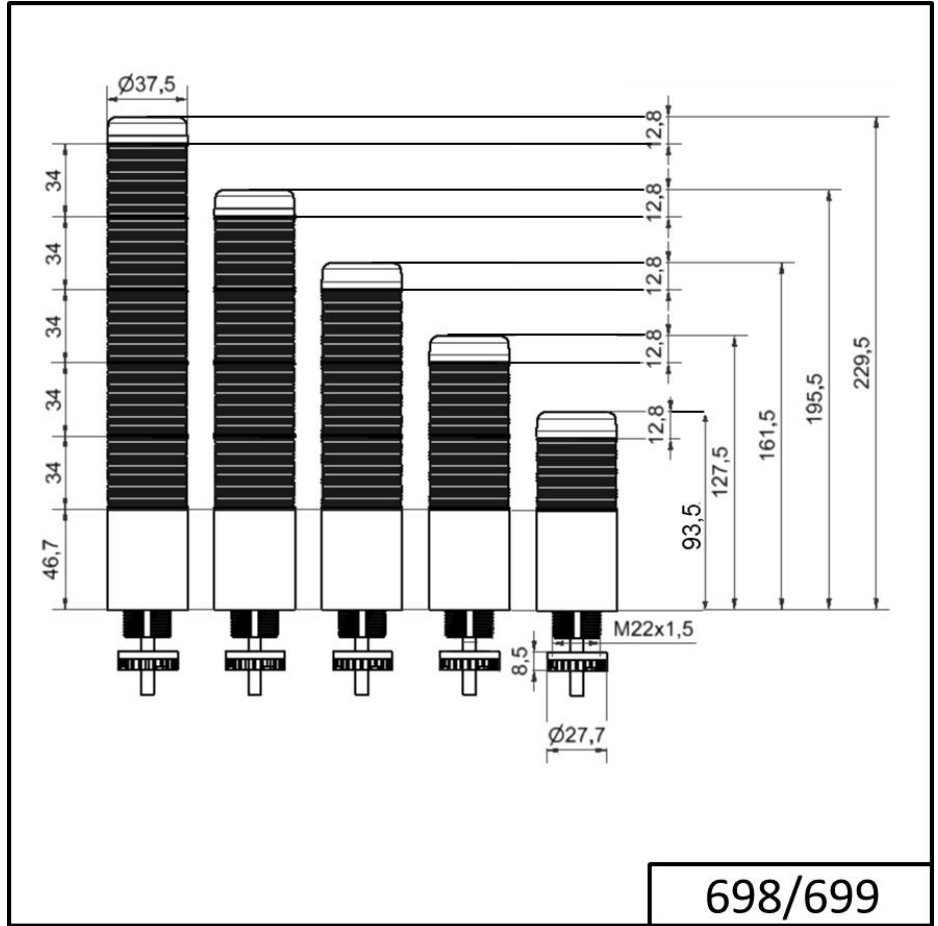

Completely pre-assembled Signal Towers / KOMPAKT 37
K37cl sr plug EM Pulse tone 24VAC/DC RD

DRAWING

For additional installation and mounting information, refer to the appropriate user guide at www.werma.com. This printed copy is for information only and is subject to alteration.